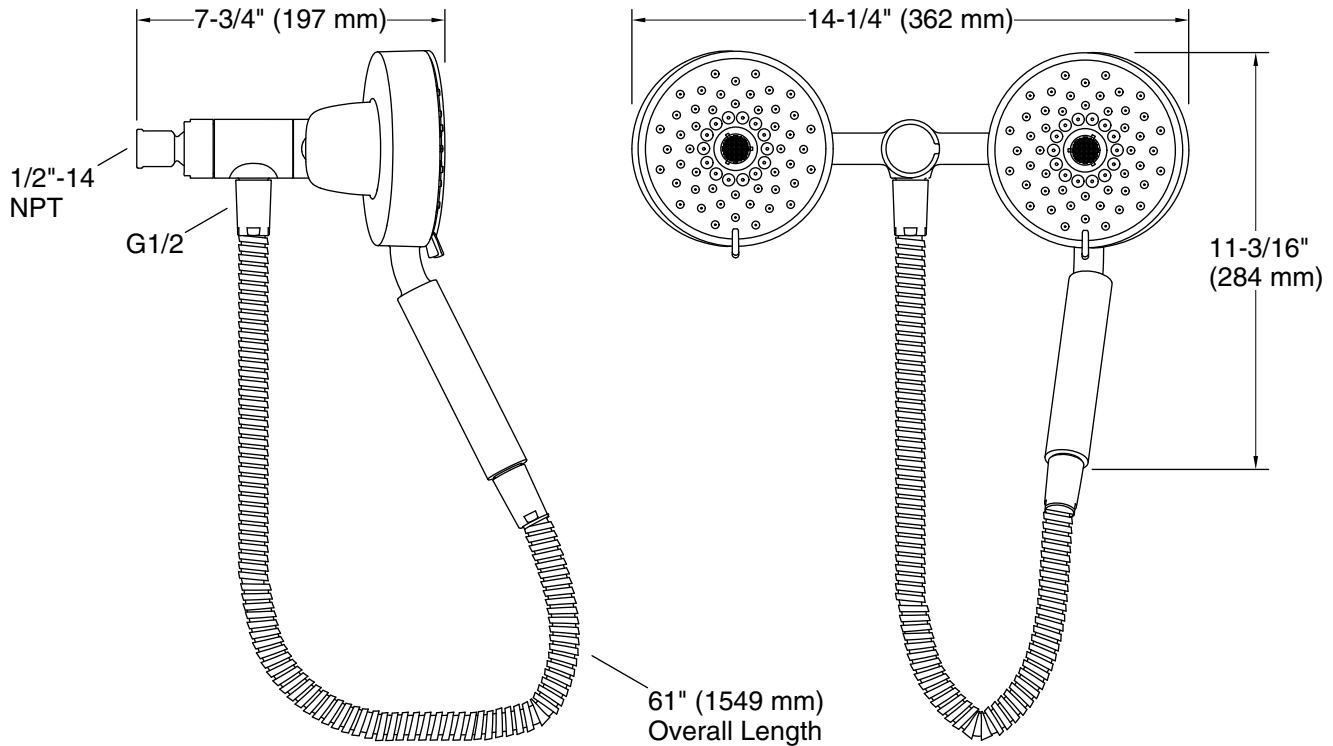

## Features

- Multifunction showerhead and handshower each have advanced spray engines to provide three experiences: full coverage, pulsating massage, and silk spray.
- Full coverage spray produces an encompassing spray ideal for everyday use.
- Pulsating massage spray targets sore muscles to ease away aches and pains.
- Silk spray releases a dense, luxurious spray ideal for rinsing.
- Pause feature temporarily pauses water flow to conserve water while you lather, shave, or shampoo.
- MasterClean™ sprayface features an easy-to-clean surface that withstands mineral buildup.
- 2.5 gpm (9.5 lpm) maximum flow rate at 45 psi (3.1 bar).
- Box includes: Showerhead, handshower, and 60" (1524 mm) metal hose.

## Installation

- Shower arm and flange sold separately.

## Included Components

Additional Components:  
60" metal hose

### Technical Information

All product dimensions are nominal.